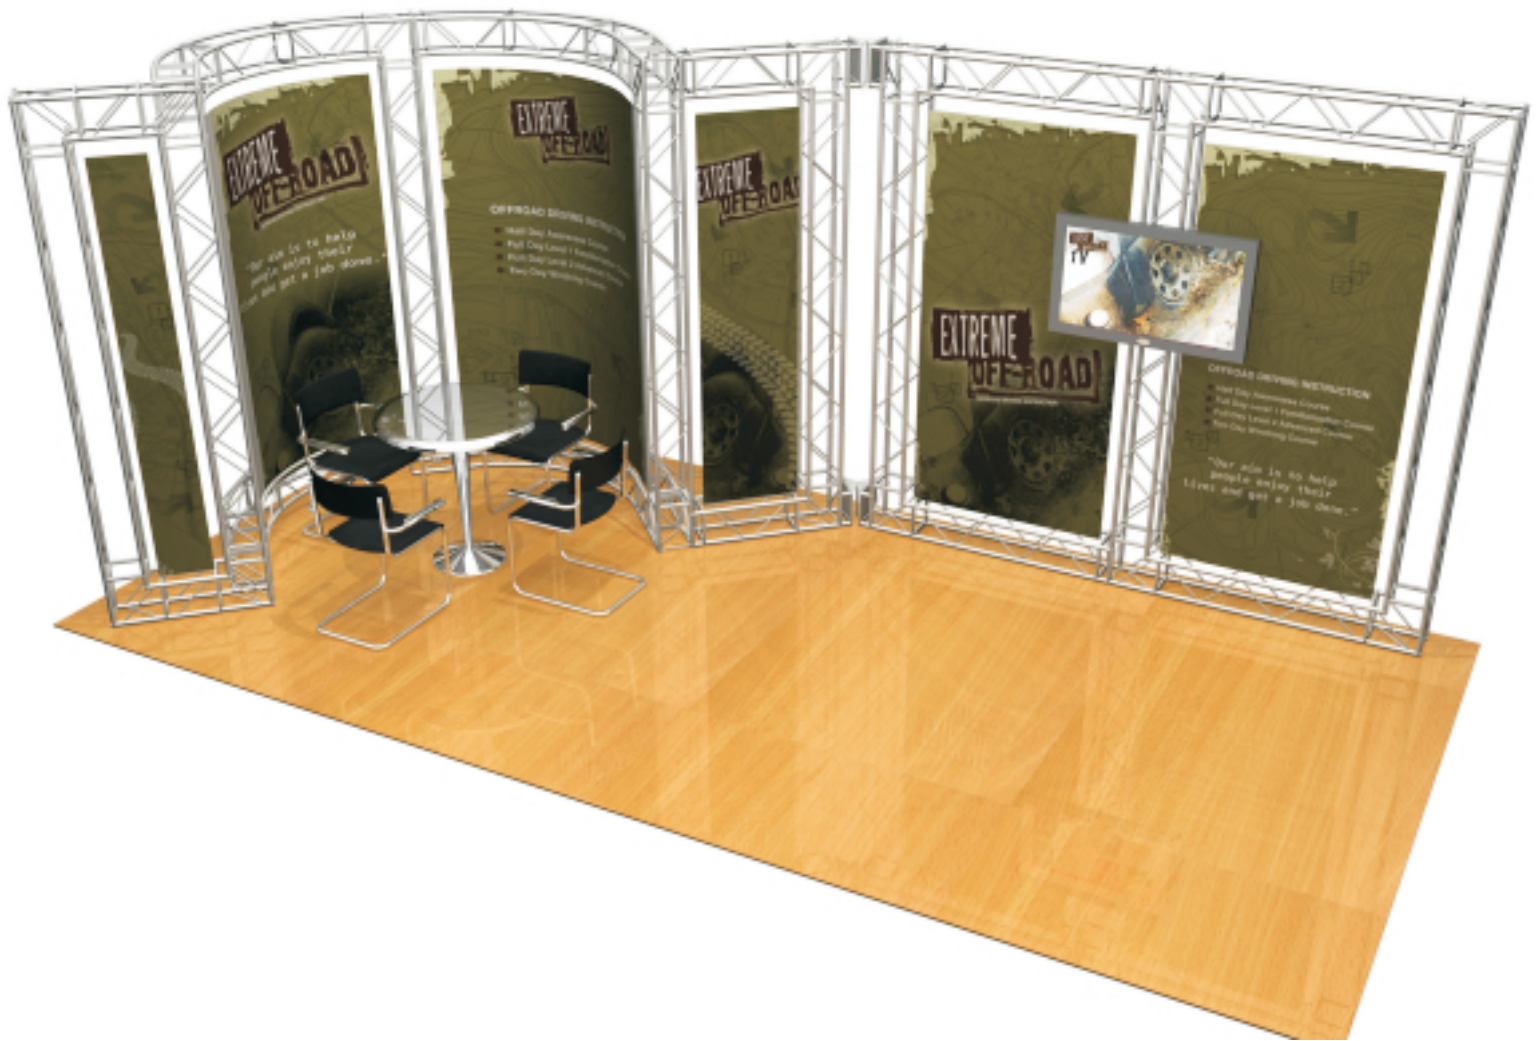

TRUSS

TETRIX
portable displays

www.tetrix.fi - Show-stoppers trusted by professionals

www.tetrix.fi - Show-stoppers trusted by professionals

www.tetrix.fi - Show-stoppers trusted by professionals

www.tetrix.fi - Show-stoppers trusted by professionals

www.tetrix.fi - Show-stoppers trusted by professionals

TETRIX offers flexible truss systems for displays and exhibition use. We make free 3D designs for you to help you choose the best solution. Our 4 way truss systems offer a wide range of possibilities and always look good.

The massive appearance might be misleading because the system is still light weight. A standard 15-20 m² construction may weigh as little as 50-80 kg in total. We always offer a warranty on our hard ware and you can be assured than by choosing a TETRIX system you have a display that will serve you well for years to come.