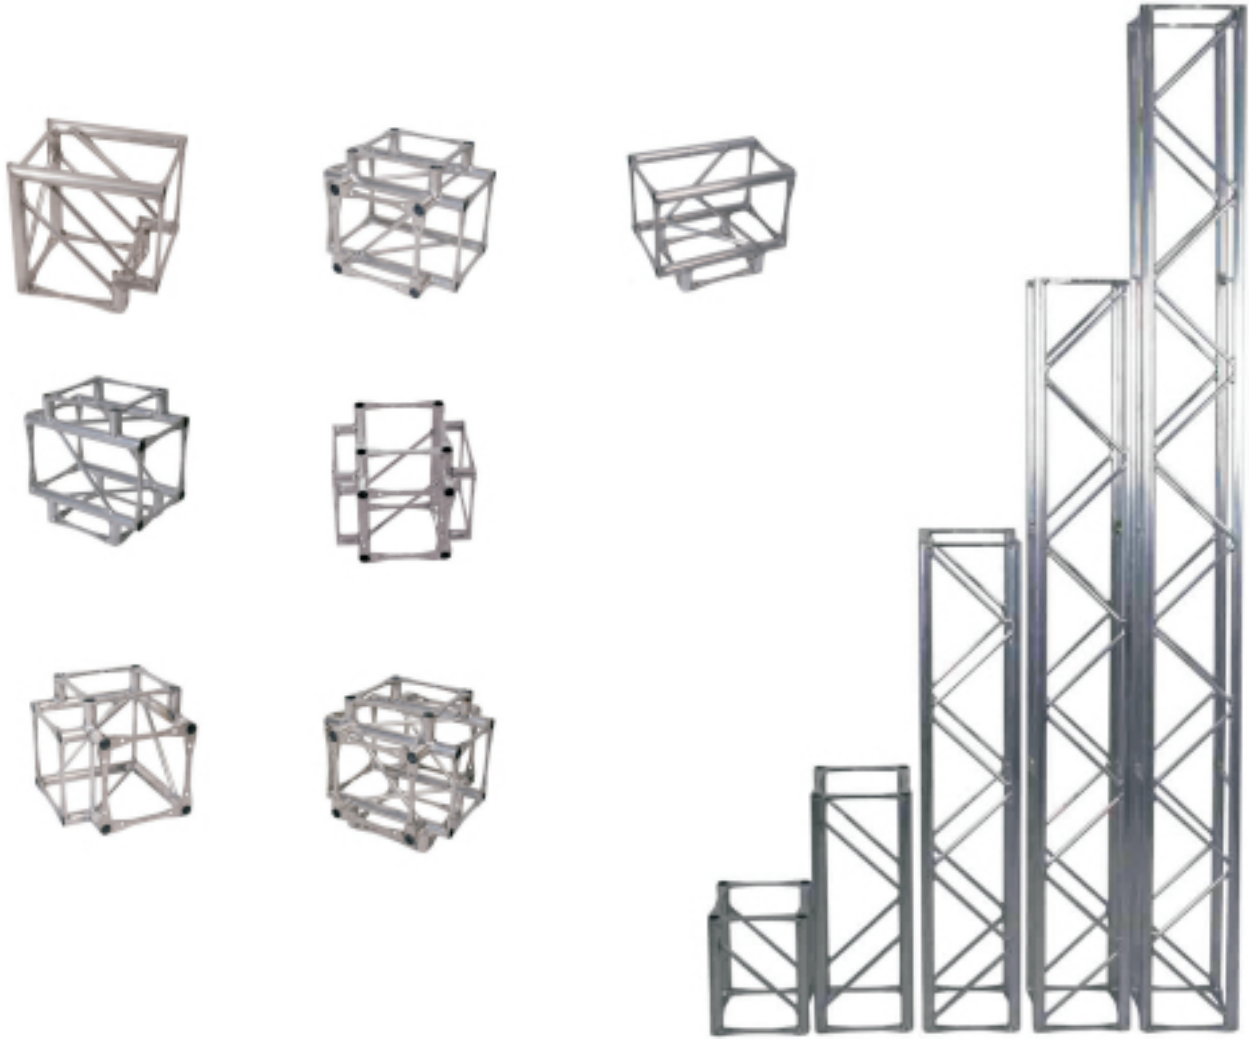

www.tetrix.fi - Show-stoppers trusted by professionals

TETRIX offers flexible truss systems for displays and exhibition use. We make free 3D designs for you to help you choose the best solution. Our 4 way truss systems offer a wide range of possibilities and always look good.

The massive appearance might be misleading because the system is still light weight. A standard 15-20 m² construction may weigh as little as 50-80 kg in total. We always offer a warranty on our hard ware and you can be assured than by choosing a TETRIX system you have a display that will serve you well for years to come.