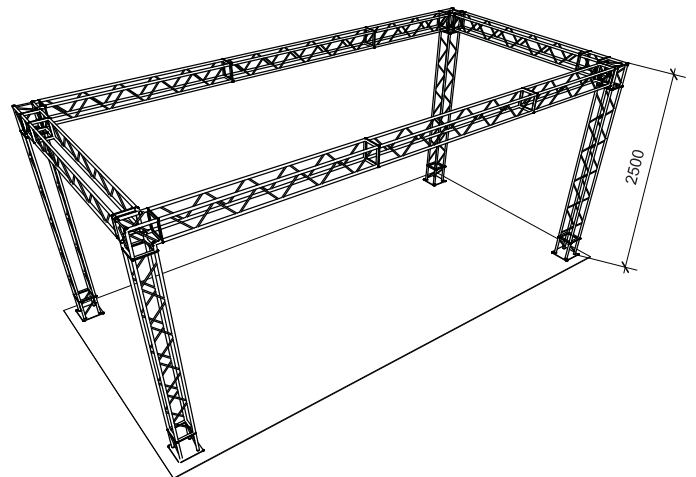

www.tetrix.fi - Show-stoppers trusted by professionals

TETRIX offers flexible truss systems for displays and exhibition use. We make free 3D designs for you to help you choose the best solution. Our 4 way truss systems offer a wide range of possibilities and always look good.

The massive appearance might be misleading because the system is still light weight. A standard 15-20 m² construction may weigh as little as 50-80 kg in total. We always offer a warranty on our hard ware and you can be assured than by choosing a TETRIX system you have a display that will serve you well for years to come.