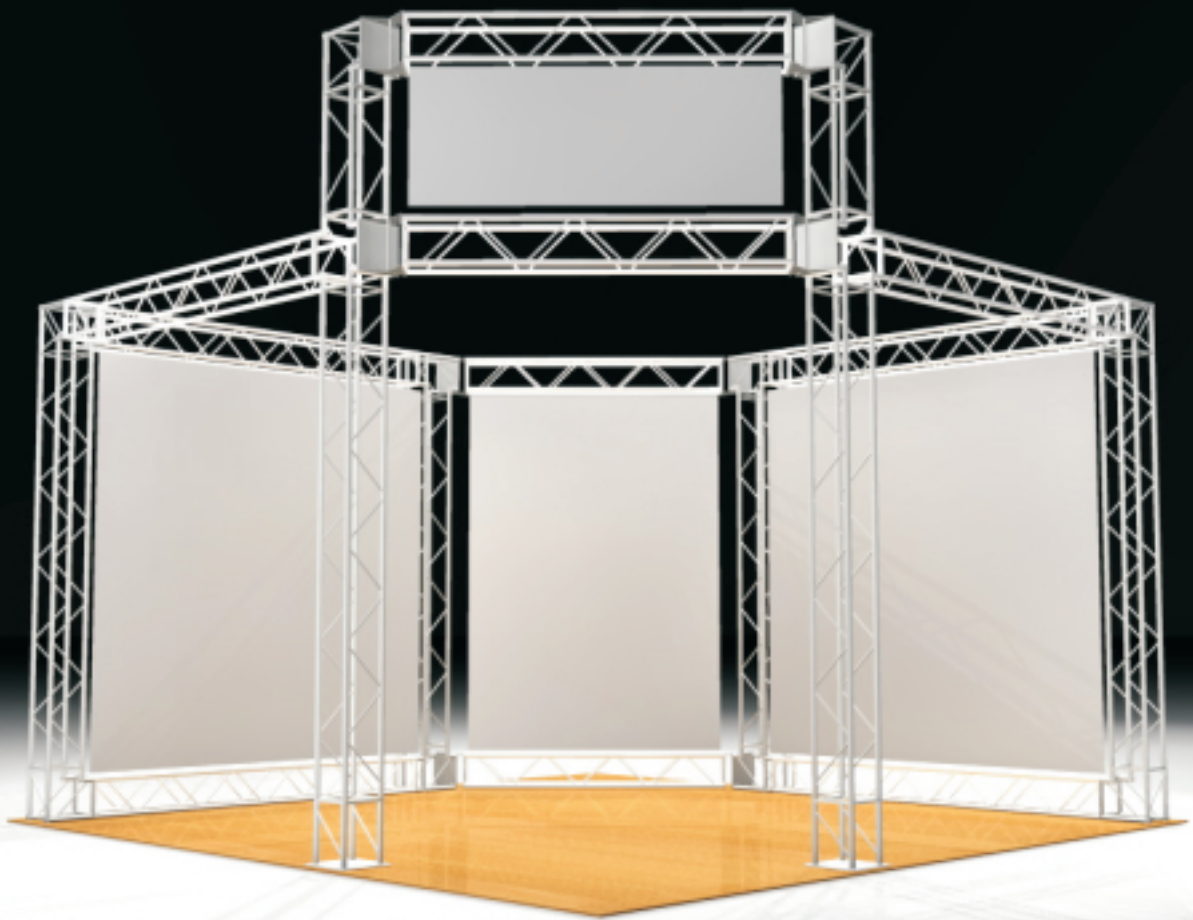

TRUSS

TETRIX
portable displays

www.tetrix.fi - Show-stoppers trusted by professionals

www.tetrix.fi - Show-stoppers trusted by professionals

www.tetrix.fi - Show-stoppers trusted by professionals

www.tetrix.fi - Show-stoppers trusted by professionals

www.tetrix.fi - Show-stoppers trusted by professionals

TETRIX offers flexible truss systems for displays and exhibition use. We make free 3D designs for you to help you choose the best solution. Our 4 way truss systems offer a wide range of possibilities and always look good.

The massive appearance might be misleading because the system is still light weight. A standard 15-20 m² construction may weigh as little as 50-80 kg in total. We always offer a warranty on our hard ware and you can be assured than by choosing a TETRIX system you have a display that will serve you well for years to come.