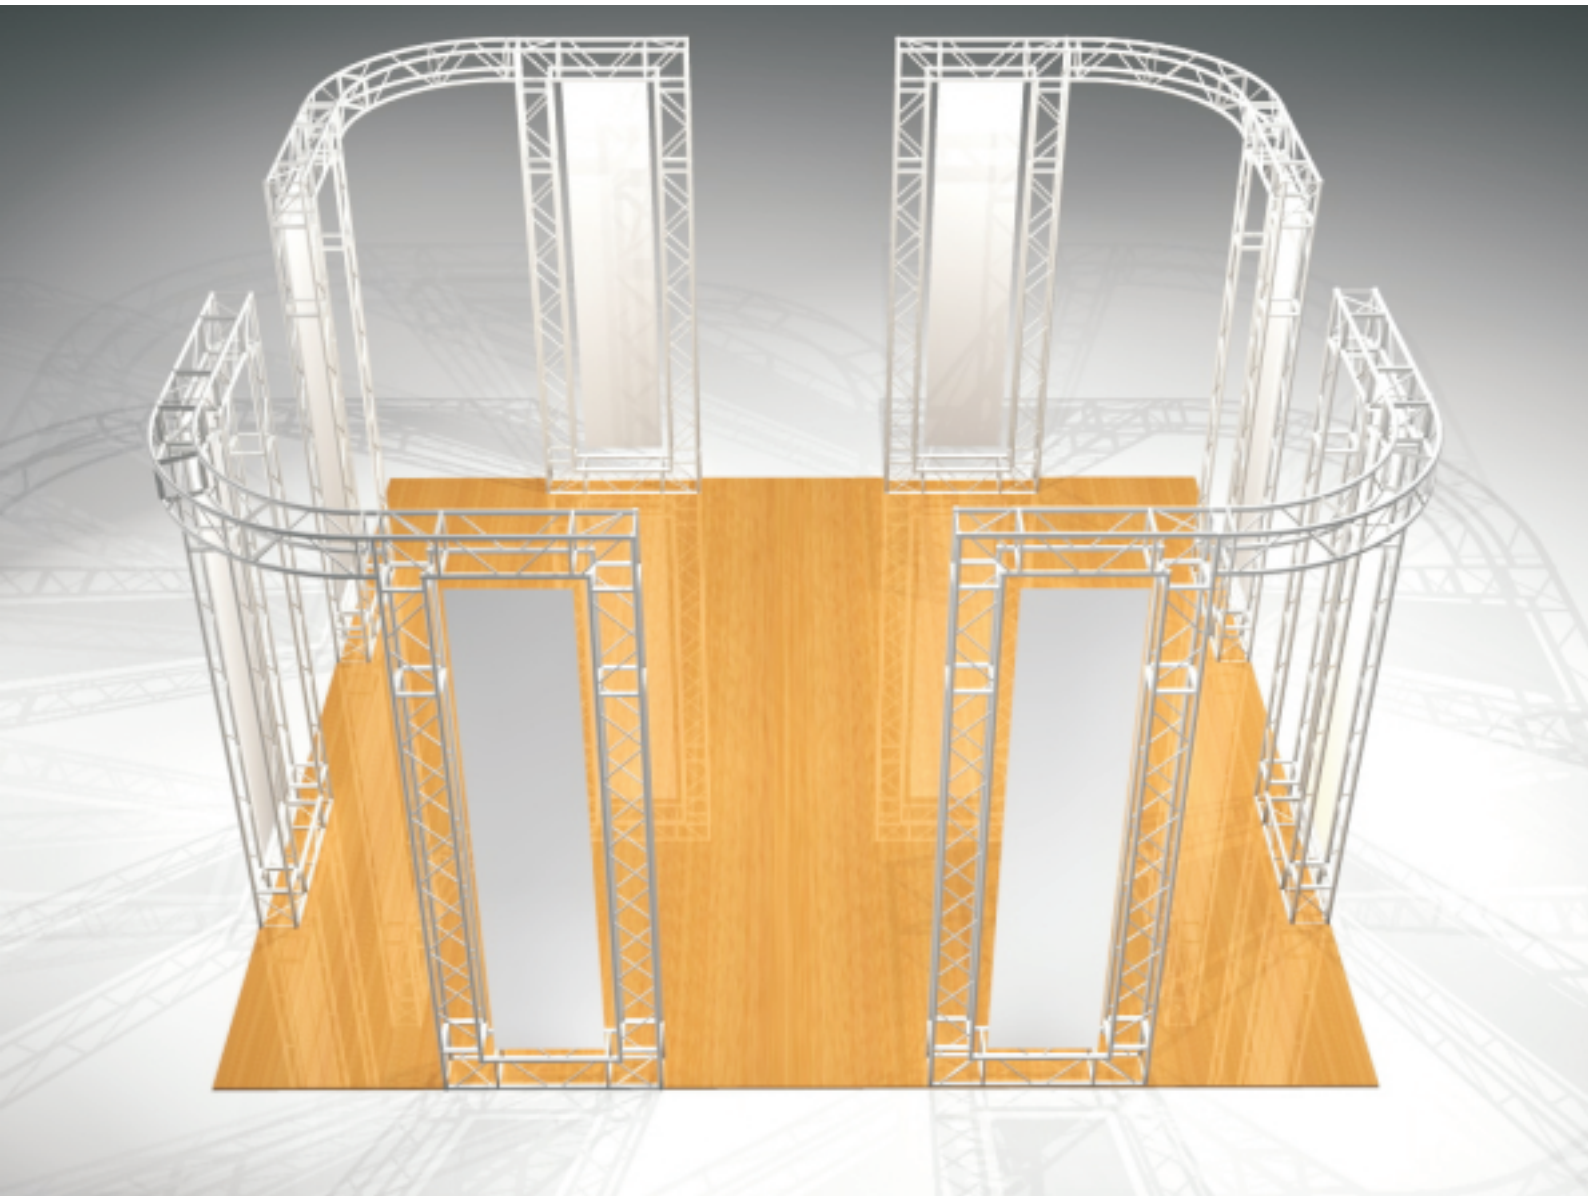

www.tetrix.fi - Show-stoppers trusted by professionals