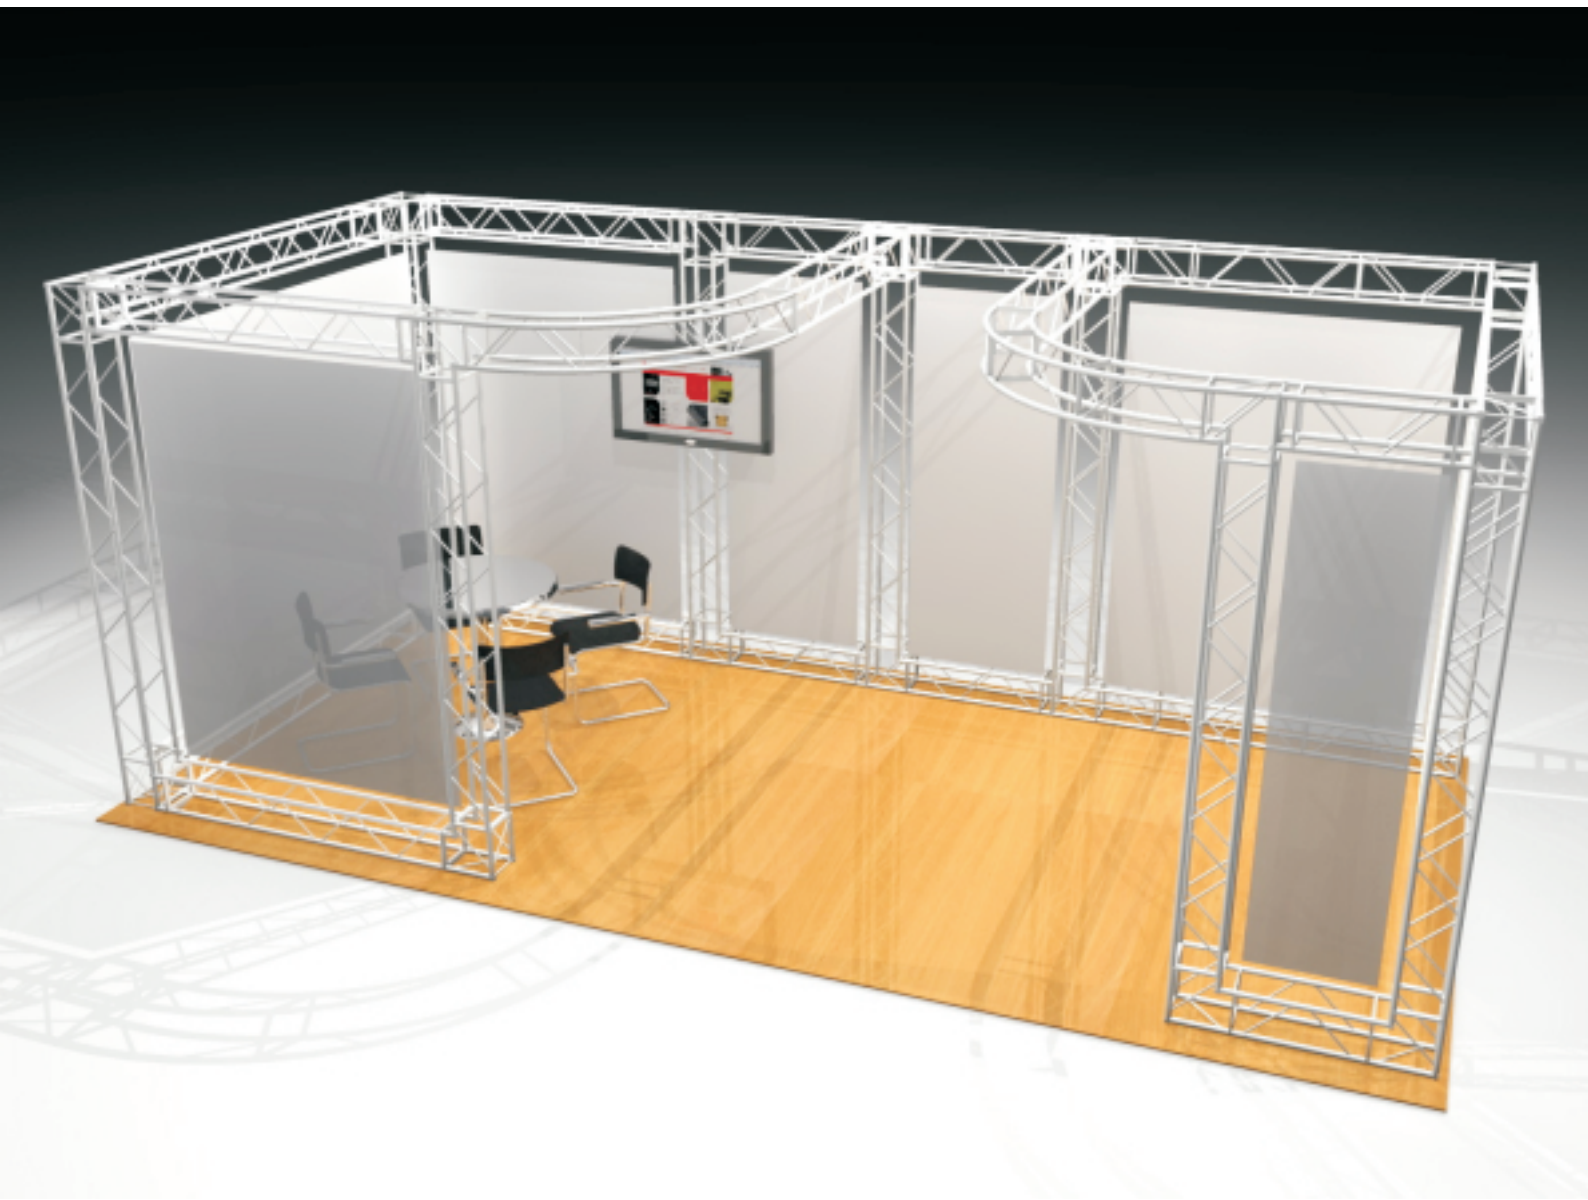

TRUSS

TETRIX
portable displays

www.tetrix.fi - Show-stoppers trusted by professionals

www.tetrix.fi - Show-stoppers trusted by professionals

www.tetrix.fi - Show-stoppers trusted by professionals

www.tetrix.fi - Show-stoppers trusted by professionals

www.tetrix.fi - Show-stoppers trusted by professionals

TETRIX offers flexible truss systems for displays and exhibition use. We make free 3D designs for you to help you choose the best solution. Our 4 way truss systems offer a wide range of possibilities and always look good.

The massive appearance might be misleading because the system is still light weight. A standard 15-20 m² construction may weigh as little as 50-80 kg in total. We always offer a warranty on our hard ware and you can be assured than by choosing a TETRIX system you have a display that will serve you well for years to come.