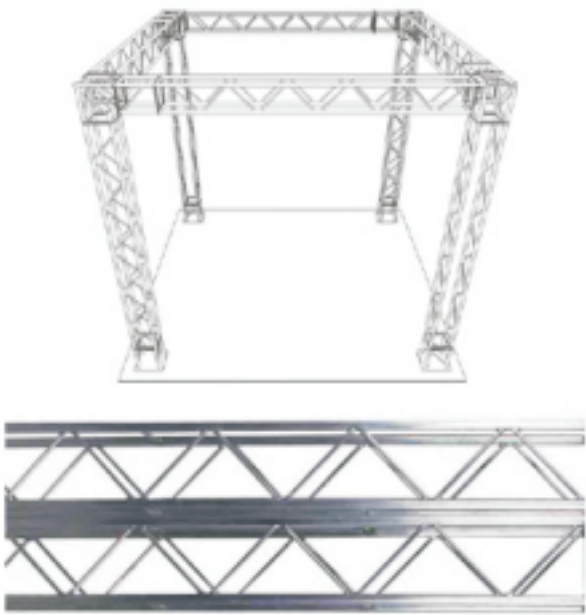

www.tetrix.fi - Show-stoppers trusted by professionals

TETRIX offers flexible truss systems for displays and exhibition use. We make free 3D designs for you to help you choose the best solution. Our 4 way truss systems offer a wide range of possibilities and always look good.

The massive appearance might be misleading because the system is still light weight. A standard 15-20 m² construction may weigh as little as 50-80 kg in total. We always offer a warranty on our hard ware and you can be assured than by choosing a TETRIX system you have a display that will serve you well for years to come.