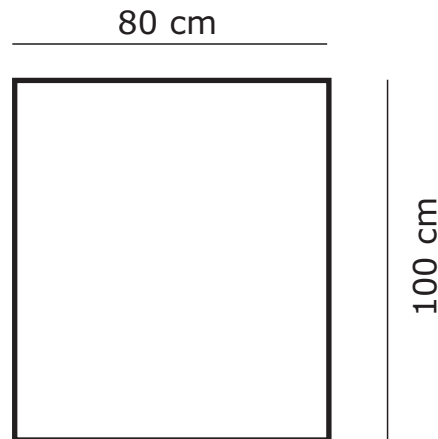

# Pinus Base

- **Deliver full template size** (Visible 80x100)
- **Resolution 75-150 dpi** (in full 1:1 size)
- **Only JPG (JPEG) format** (We only accept jpg format, full size layouts)
- **No bleed** (Strict full size only)
- **No pre-press marks** (crop marks, scales...)
- **Only CMYK colors** (not RGB or Pantone)

## **CHECK before uploading:**

That layout measurements are correct to fit the system  
That the colors are vivid enough to appear (over 30% CMYK)  
That the resolution and picture quality are OK