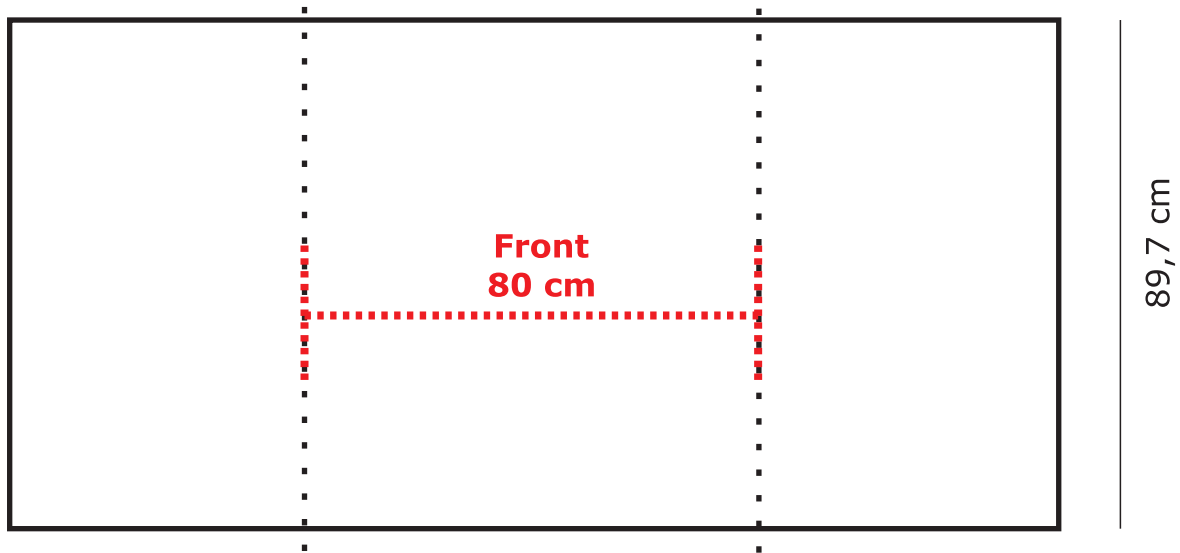

# Smart Desk

Visible width with sides 185 cm

Visible width with no sides 80 cm

- **Deliver full template size** (Visible 185x89,7: Front 80x89,7)
- **Resolution 75-150 dpi** (in full 1:1 size)
- **Only JPG (JPEG) format** (We only accept jpg format, full size layouts)
- **No bleed** (Strict full size only)
- **No pre-press marks** (crop marks, scales...)
- **Only CMYK colors** (not RGB or Pantone)