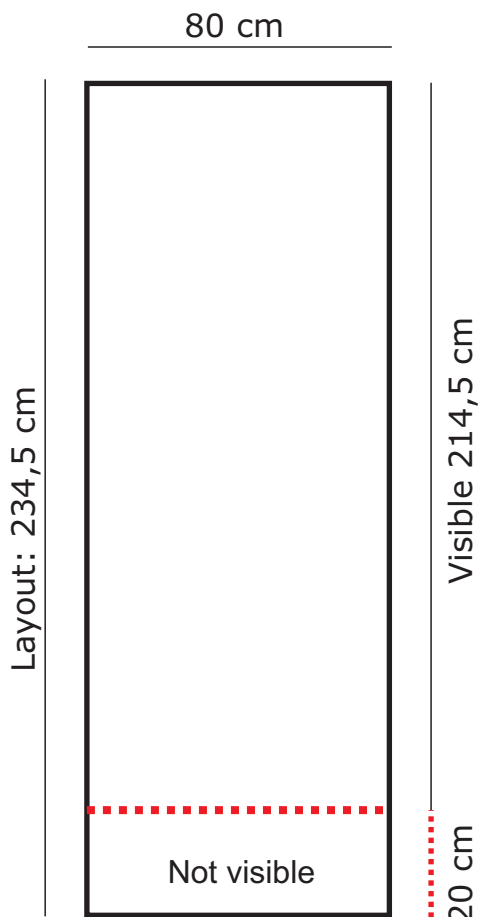

Roll Up Classic 80

- **Deliver full template size** (Visible 80x214,5 + 20 cm below)
- **Resolution 75-150 dpi** (in full 1:1 size)
- **Only JPG (JPEG) format** (We only accept jpg format, full size layouts)
- **No bleed** (except 20 cm for fastening under the visible Roll Up art-work)
- **No pre-press marks** (crop marks, scales...)
- **Only CMYK colors** (not RGB or Pantone)

CHECK before uploading:

That layout measurements are correct to fit the system
That the colors are vivid enough to appear (over 30% CMYK)
That the resolution and picture quality are OK

NOTE:

TETRIX considers uploaded documents to fulfill requirements in accordance to these notes. No separate layout check is performed.