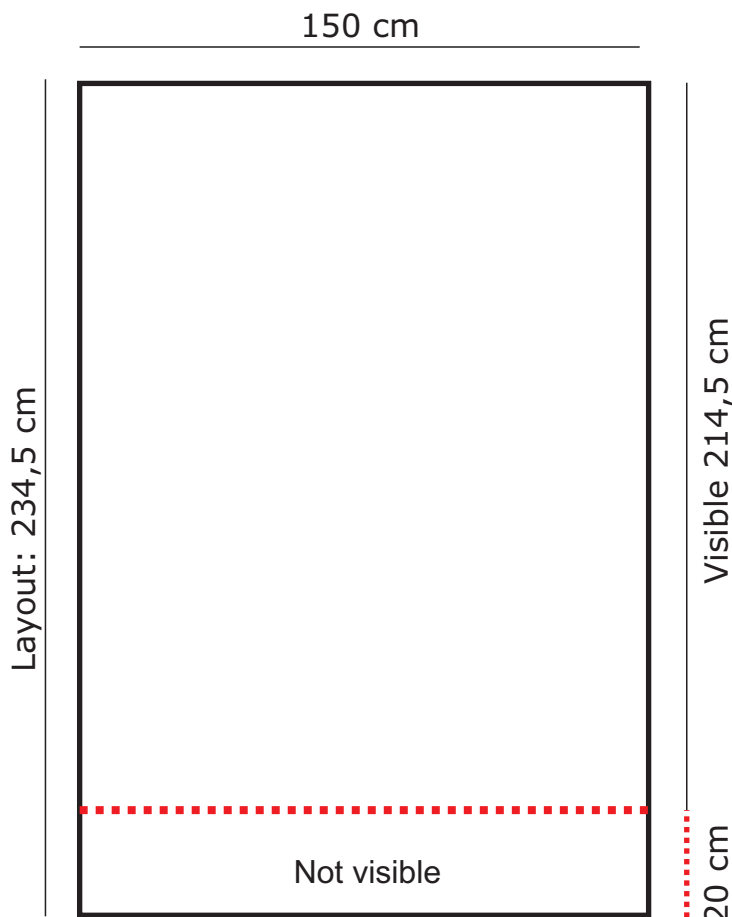

Roll Up Classic 150

(fat boy)

- **Deliver full template size** (Visible 150x214,5 + 20 cm below)
- **Resolution 75-150 dpi** (in full 1:1 size)
- **Only JPG (JPEG) format** (We only accept jpg format, full size layouts)
- **No bleed** (except 20 cm for fastening under the visible Roll Up art-work)
- **No pre-press marks** (crop marks, scales...)
- **Only CMYK colors** (not RGB or Pantone)

CHECK before uploading:

That layout measurements are correct to fit the system
That the colors are vivid enough to appear (over 30% CMYK)
That the resolution and picture quality are OK

NOTE:

TETRIX considers uploaded documents to fulfill requirements in accordance to these notes. No separate layout check is performed.