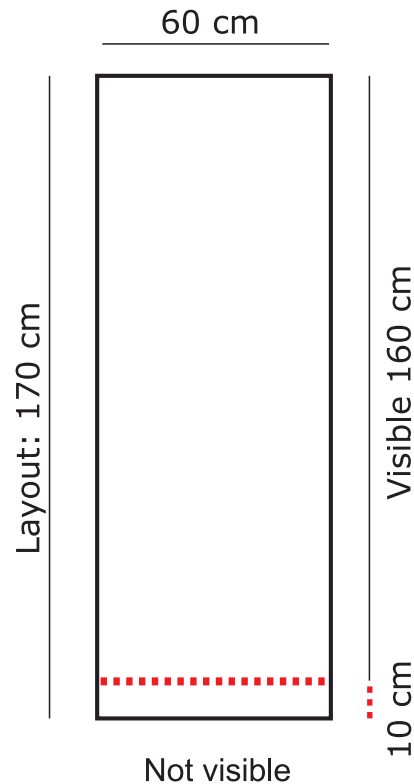

# Roll Up Budget Shopper

- **Deliver full template size**
- **Resolution 75-150 dpi**
- **Only JPG (JPEG) format**
- **No bleed**
- **No pre-press marks**
- **Only CMYK colors**

(Visible 60x160 + 10 cm below)  
(in full 1:1 size)  
(We only accept jpg format, full size layouts)  
(except 10 cm for fastening under the visible Roll Up art-work)  
(crop marks, scales...)  
(not RGB or Pantone)

#### **CHECK before uploading:**

That layout measurements are correct to fit the system  
That the colors are vivid enough to appear (over 30% CMYK)  
That the resolution and picture quality are OK