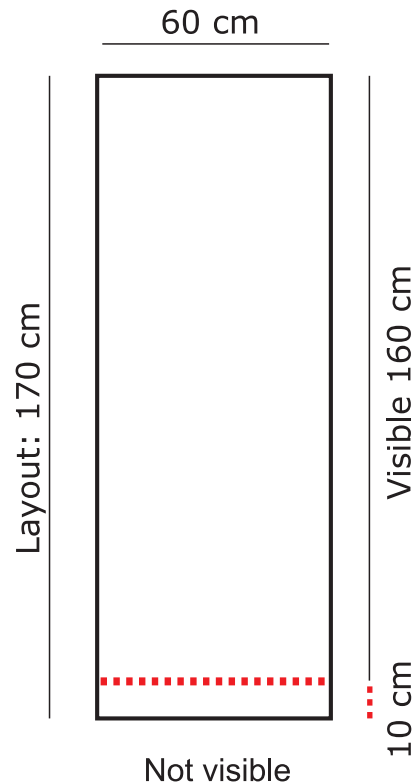

Roll Up Budget Shopper

- **Deliver full template size** (Visible 60x160 + 10 cm below)
- **Resolution 75-150 dpi** (in full 1:1 size)
- **Only JPG (JPEG) format** (We only accept jpg format, full size layouts)
- **No bleed** (except 10 cm for fastening under the visible Roll Up art-work)
- **No pre-press marks** (crop marks, scales...)
- **Only CMYK colors** (not RGB or Pantone)

CHECK before uploading:

That layout measurements are correct to fit the system
That the colors are vivid enough to appear (over 30% CMYK)
That the resolution and picture quality are OK

NOTE:

TETRIX considers uploaded documents to fulfill requirements in accordance to these notes. No separate layout check is performed.