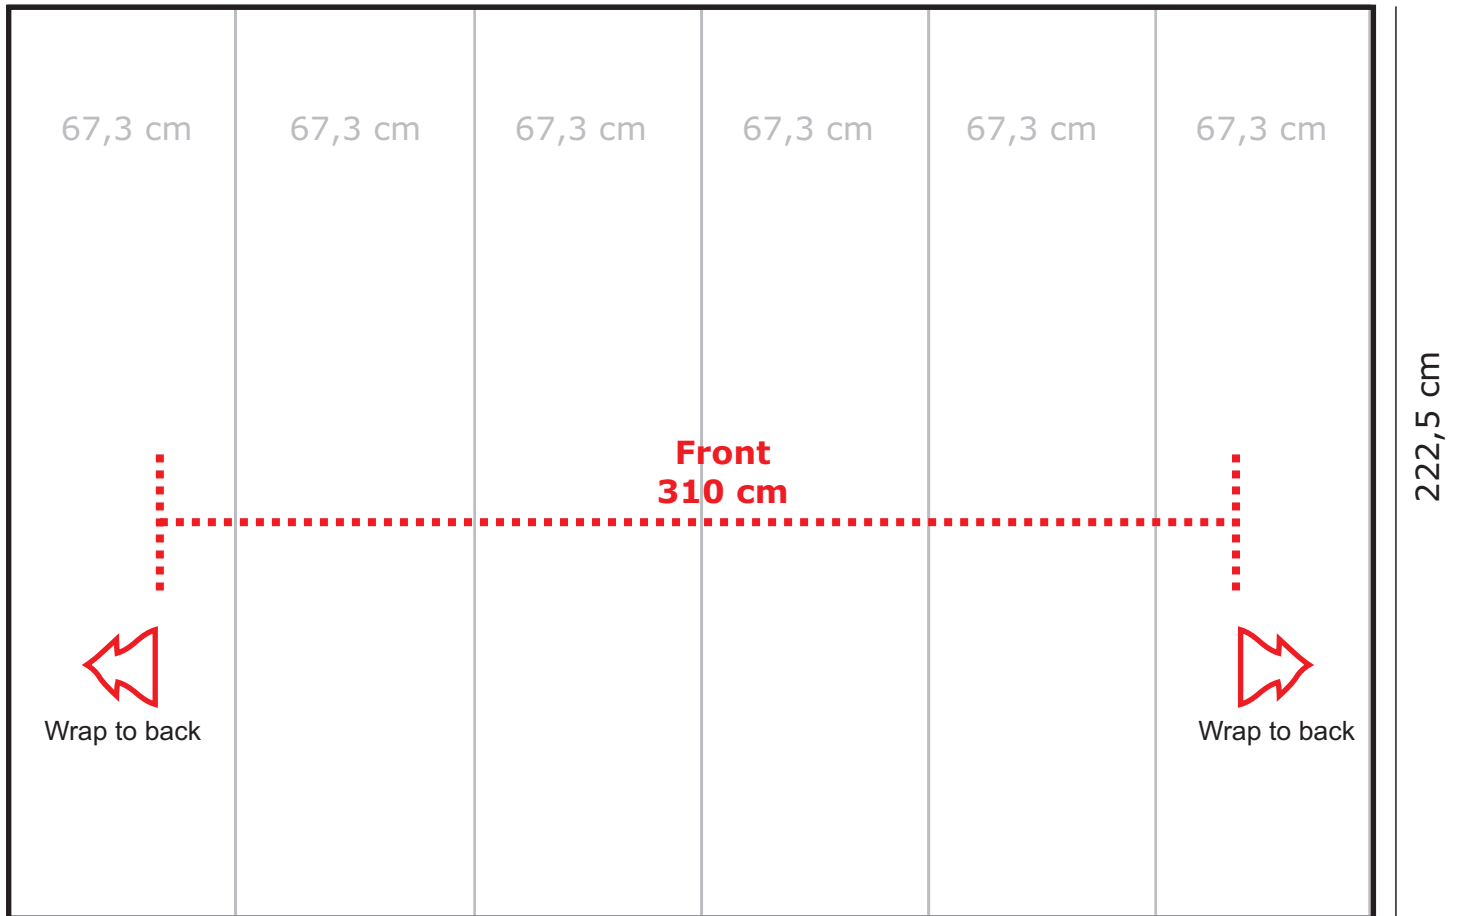

Pop Up 4x3 + counter

403,8 cm

For best result; avoid small/fine text overlapping the split between canvases.
Counter is included. Make separate layout. See next page please!

- **Deliver full template size** (Visible 403,8x222,5)
- **Resolution 75-150 dpi** (in full 1:1 size)
- **Only JPG (JPEG) format** (We only accept jpg format, full size layouts)
- **No bleed** (Strict full size only)
- **No pre-press marks** (crop marks, scales...)
- **Only CMYK colors** (not RGB or Pantone)

CHECK before uploading:

That layout measurements are correct to fit the system
That the colors are vivid enough to appear (over 30% CMYK)
That the resolution and picture quality are OK

NOTE:

TETRIX considers uploaded documents to fulfill requirements in accordance to these notes. No separate layout check is performed.

Pop Up 4x3 + counter

Layout: 185,5 cm

Visible: 175,5 cm

Pop Up spots are included. Note the simple way the light is attached to the wall construction.

- Deliver full template size
- Resolution 75-150 dpi
- Only JPG (JPEG) format
- No bleed
- No pre-press marks
- Only CMYK colors

(Visible 175,5 (+10 overlap for fastening) x78,5)
(in full 1:1 size)
(We only accept jpg format, full size layouts)
(Strict full size only)
(crop marks, scales...)
(not RGB or Pantone)

CHECK before uploading: