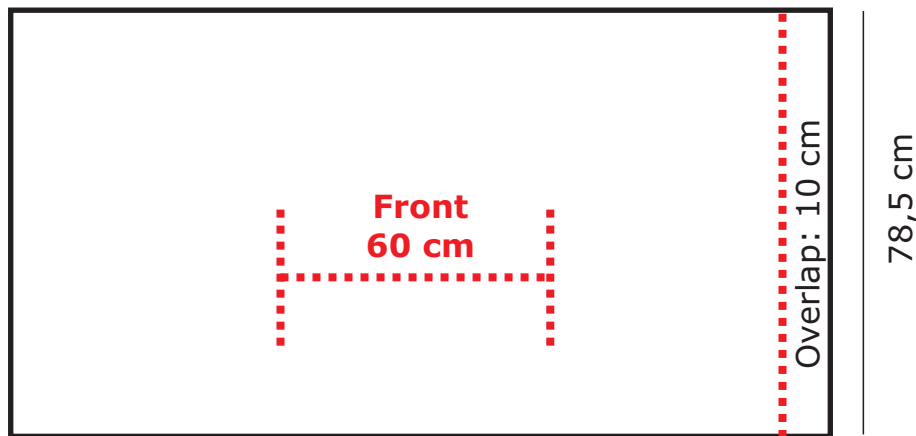

Pop Up 4x3 + counter

403,8 cm

For best result; avoid small/fine text overlapping the split between canvases.
Counter is included. Make separate layout. See next page please!

- **Deliver full template size** (Visible 403,8x222,5)
- **Resolution 75-150 dpi** (in full 1:1 size)
- **Only JPG (JPEG) format** (We only accept jpg format, full size layouts)
- **No bleed** (Strict full size only)
- **No pre-press marks** (crop marks, scales...)
- **Only CMYK colors** (not RGB or Pantone)

Pop Up 4x3 + counter

Layout: 185,5 cm

Visible: 175,5 cm

Pop Up spots are included. Note the simple way the light is attached to the wall construction.

- Deliver full template size
- Resolution 75-150 dpi
- Only JPG (JPEG) format
- No bleed
- No pre-press marks
- Only CMYK colors

(Visible 175,5 (+10 overlap for fastening) x78,5)
(in full 1:1 size)
(We only accept jpg format, full size layouts)
(Strict full size only)
(crop marks, scales...)
(not RGB or Pantone)

CHECK before uploading: