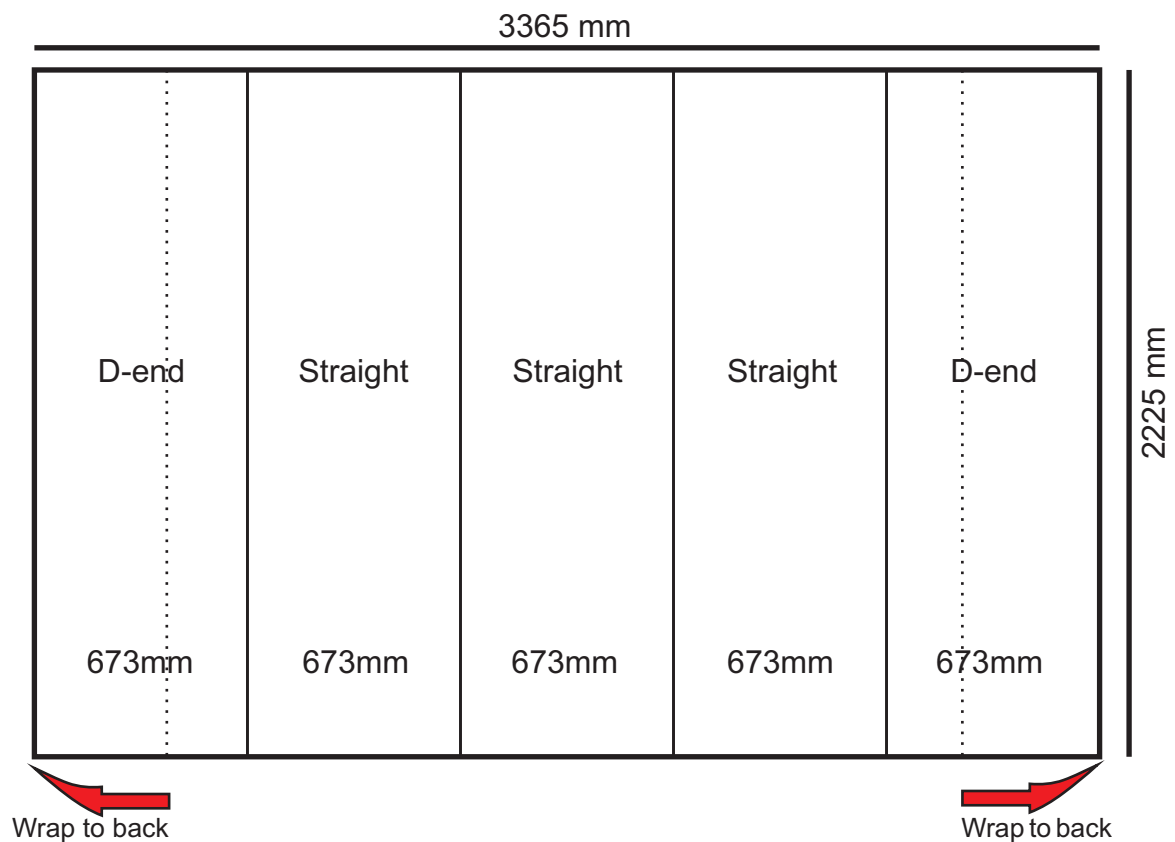

Visible size: 3365 x 2225 mm  
Design size: 3365 x 2225 mm

### Design Description:

Design in right size and avoid fine lines and small text overlapping the split between canvases. Note that only 1/3 of the D-end sheets is pointing forward.

## Pop Up Counter

Visible size: 1755 x 785 mm (see front)  
Design size: 1855 x 785 mm

### Design Description:

About 600 mm is the front area. Add an extra 100 mm to eather side for fastening the picture.