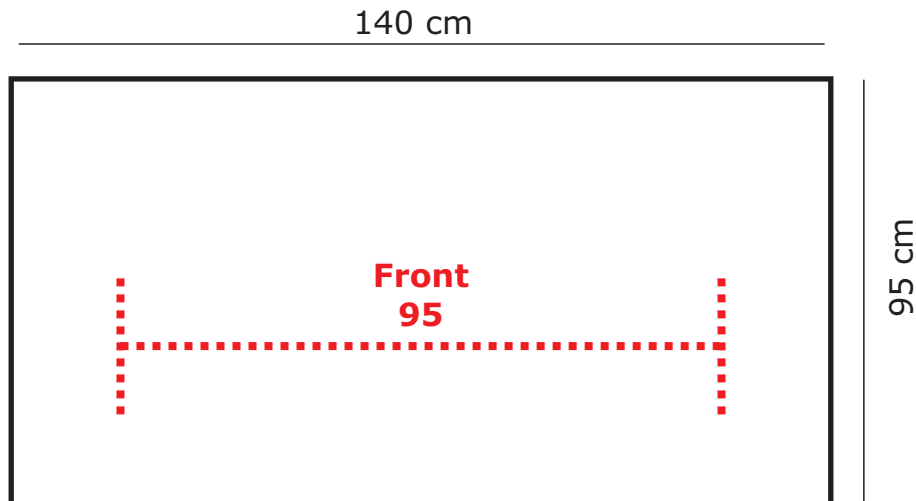

Pinus Blox

- **Deliver full template size** (Visible 140x95)
- **Resolution 75-150 dpi** (in full 1:1 size)
- **Only JPG (JPEG) format** (We only accept jpg format, full size layouts)
- **No bleed** (Strict full size only)
- **No pre-press marks** (crop marks, scales...)
- **Only CMYK colors** (not RGB or Pantone)

CHECK before uploading:

That layout measurements are correct to fit the system
That the colors are vivid enough to appear (over 30% CMYK)
That the resolution and picture quality are OK

NOTE:

TETRIX considers uploaded documents to fulfill requirements in accordance to these notes. No separate layout check is performed.