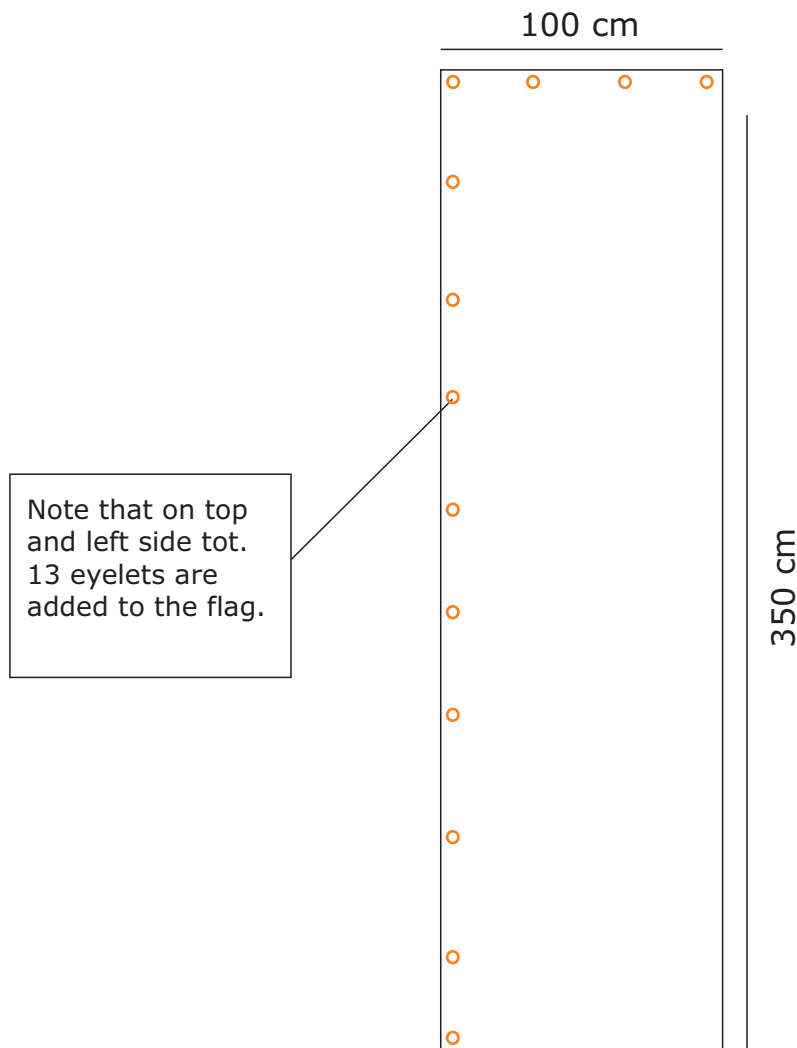

**T E T R I X**  
portable displays

Flags in all shapes, Beach Flags, Flag systems in different formats. TETRIX provides you with the top of the range solutions for outdoor advertising.

# Big Flag 530

- **Deliver full template size**
- **Resolution 75-150 dpi**
- **Only JPG (JPEG) format**
- **No bleed**
- **No pre-press marks**
- **Only CMYK colors**

(Visible 100x350)  
(in full 1:1 size)  
(We only accept jpg format, full size layouts)  
(Strict full size only)  
(crop marks, scales...)  
(not RGB or Pantone)