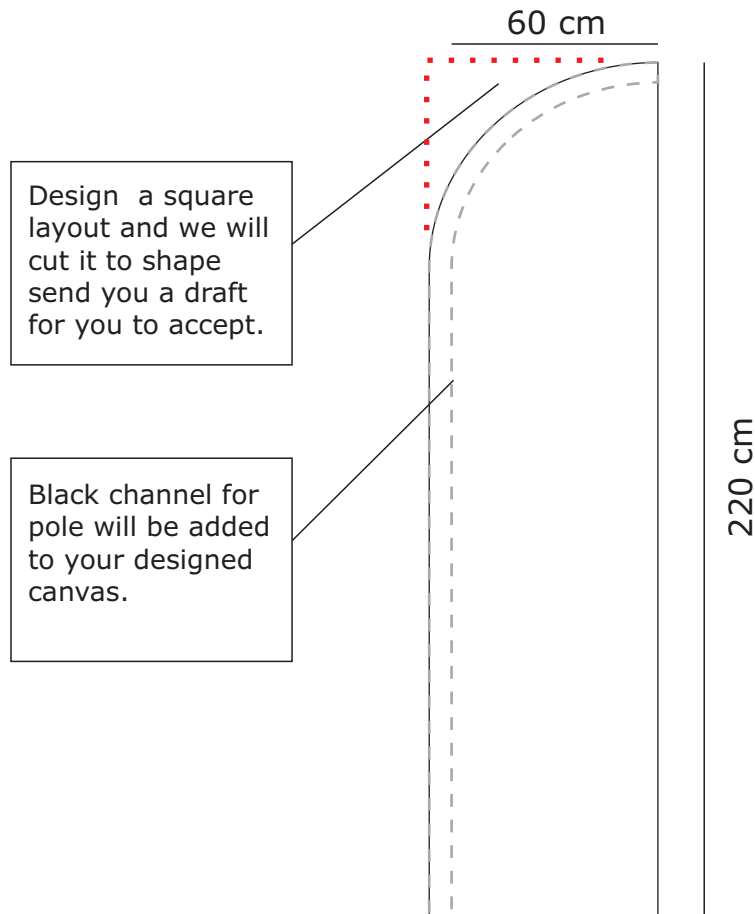

TETRIX
portable displays

Flags in all shapes, Beach Flags, Flag systems in different formats. TETRIX provides you with the top of the range solutions for outdoor advertising.

Beach Flag Dolphine 240

- **Deliver full template size**
- **Resolution 75-150 dpi**
- **Only JPG (JPEG) format**
- **No bleed**
- **No pre-press marks**
- **Only CMYK colors**

(Visible 60x220 minus slope)
(in full 1:1 size)
(We only accept jpg format, full size layouts)
(Strict full size only)
(crop marks, scales...)
(not RGB or Pantone)

CHECK before uploading:

That layout measurements are correct to fit the system
That the colors are vivid enough to appear (over 30% CMYK)
That the resolution and picture quality are OK

NOTE:

TETRIX considers uploaded documents to fulfill requirements in accordance to these notes. Cutting performed!