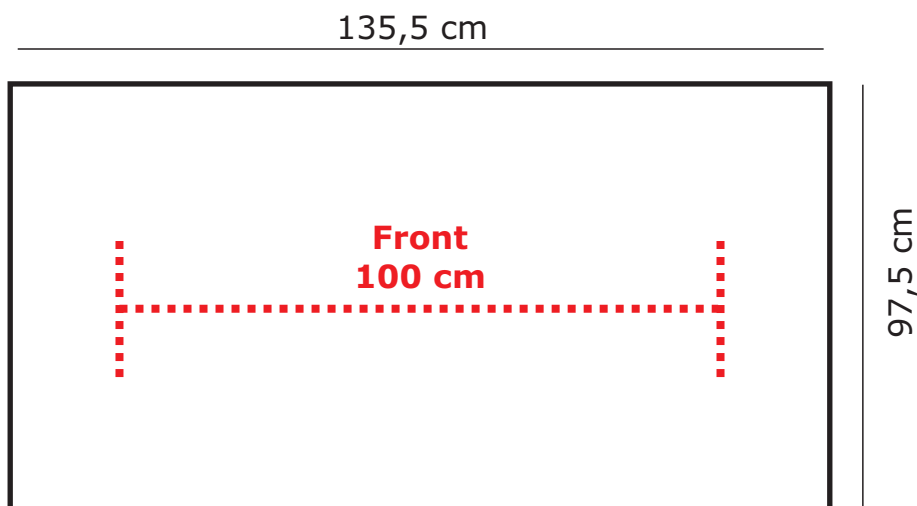

Oval Print

- **Deliver full template size** (Visible 135,5x97,5 cm)
- **Resolution 75-150 dpi** (in full 1:1 size)
- **Only JPG (JPEG) format** (We only accept jpg format, full size layouts)
- **No bleed** (Strict full size only)
- **No pre-press marks** (crop marks, scales...)
- **Only CMYK colors** (not RGB or Pantone)

CHECK before uploading:

That layout measurements are correct to fit the system
That the colors are vivid enough to appear (over 30% CMYK)
That the resolution and picture quality are OK

NOTE:

TETRIX considers uploaded documents to fulfill requirements in accordance to these notes. No separate layout check is performed.